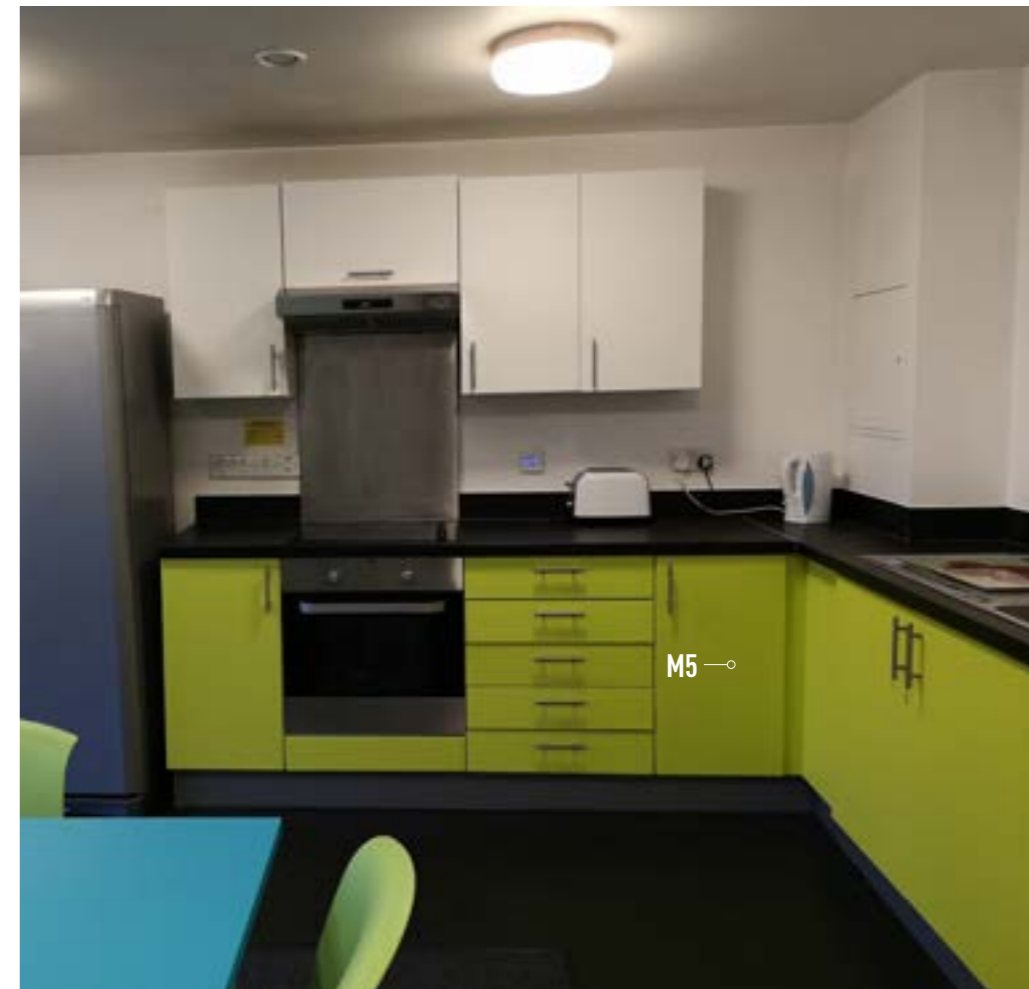

STUDENT ACCOMMODATION

UNITED-KINGDOM

M5 - SOLID COLOUR

TRAINING

FORMATION - AUSBILDUNG - FORMAZIONE - FORMACIÓN

WANT TO BECOME A COVER STYL'
CERTIFIED INSTALLER?

2 DAYS TRAINING COURSE

1/2 DAY
THEORITICAL